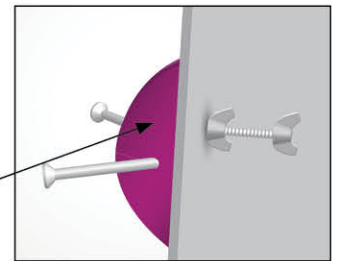

ALP® UTILITY LIFT ANCHORS MOUNTING OPTIONS

REUSABLE HOLDING PLATES

MAGNETIC HOLDING PLATES

HOLDING ROD

1/2" x 6" Long Coil Thread

MAGNETIC RECESS MEMBERS