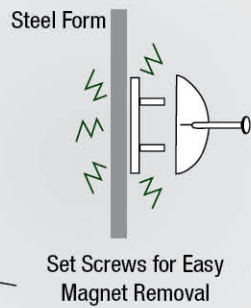

ALP® UTILITY LIFT ANCHORS MOUNTING OPTIONS

REUSABLE HOLDING PLATES

MAGNETIC HOLDING PLATES

HOLDING ROD

1/2" x 6" Long Coil Thread

MAGNETIC RECESS MEMBERS