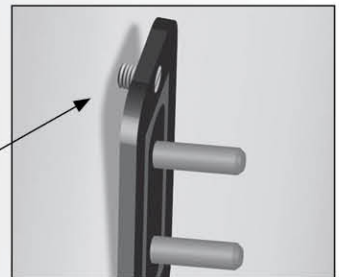

ALP® UTILITY LIFT ANCHORS MOUNTING OPTIONS

REUSABLE HOLDING PLATES

MAGNETIC HOLDING PLATES

HOLDING ROD

1/2" x 6" Long Coil Thread

MAGNETIC RECESS MEMBERS