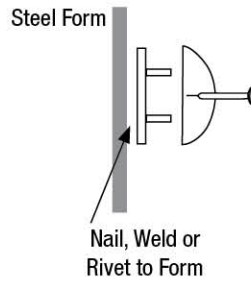

ALP® UTILITY LIFT ANCHORS MOUNTING OPTIONS

REUSABLE HOLDING PLATES

MAGNETIC HOLDING PLATES

HOLDING ROD

1/2" x 6" Long Coil Thread

MAGNETIC RECESS MEMBERS