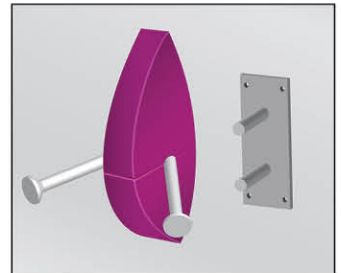

ALP® UTILITY LIFT ANCHORS MOUNTING OPTIONS

REUSABLE HOLDING PLATES

MAGNETIC HOLDING PLATES

HOLDING ROD

1/2" x 6" Long Coil Thread

MAGNETIC RECESS MEMBERS