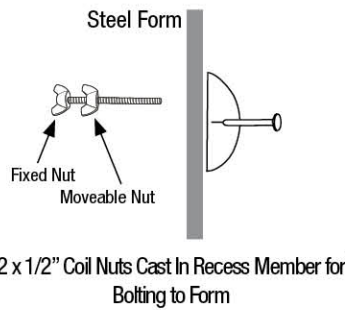

ALP® UTILITY LIFT ANCHORS MOUNTING OPTIONS

REUSABLE HOLDING PLATES

MAGNETIC HOLDING PLATES

HOLDING ROD

1/2" x 6" Long Coil Thread

MAGNETIC RECESS MEMBERS