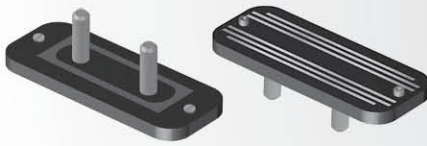

ALP® UTILITY LIFT ANCHORS MOUNTING OPTIONS

REUSABLE HOLDING PLATES

MAGNETIC HOLDING PLATES

HOLDING ROD

1/2" x 6" Long Coil Thread

MAGNETIC RECESS MEMBERS