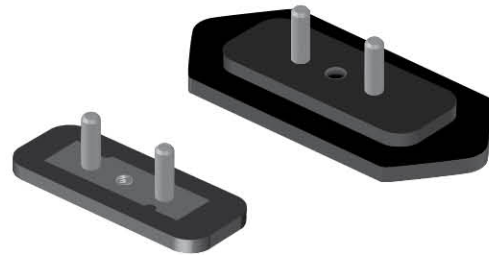

**QUIKLIFT™ MOUNTING INSTRUCTIONS**

**HOLDING ROD**

QL202  
FOR 1T - 4T  
RECESS

QL131  
FOR 8T-22T  
RECESS

**STANDARD HOLDING PLATE**

**MAGNETIC HOLDING PLATE**

**1 PIECE MAGNETIC RECESS MEMBERS**