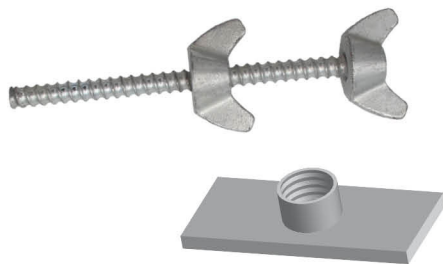

ALP® LIFTING PIN MOUNTING INSTRUCTIONS

Plus Urethane Recess Members

Rubber Recess Members

STUD PLATE AND WING NUT

HOLDING ROD AND TAPPED PLATE

MAGNETIC PROFILE HOLDING PLATE AND RECESS

1 PIECE MAGNETIC RECESS